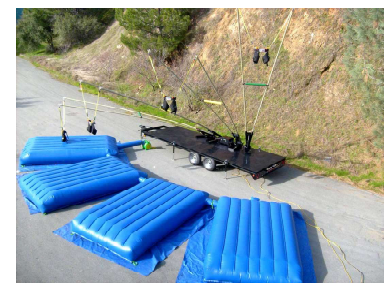

EXTREME IN LINE QUAD JUMPERS

Take flight as you jump and do flips on our Extreme Air Inline Quad Jumpers. Accommodates up to 4 participants at a time on individual jump pads. Includes inflatable pads, harnesses and staff.
Great for ages 6 and up and up to 300 lbs per rider

BIRTHDAYS, COLLEGE EVENTS, SPRING FLINGS, FESTIVALS, COMPANY PICNICS, PROMOTIONS, GRAD PARTIES, AFTER PROMS, SAFE AND SANE EVENTS