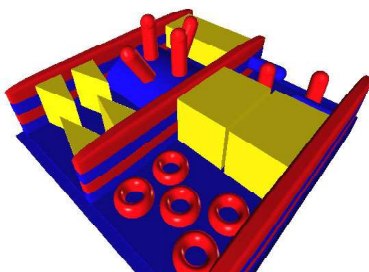

3-D OBSTACLE COURSE

A good adrenaline rush. This course totals over 70' from start to finish

Great for ages 5 and up