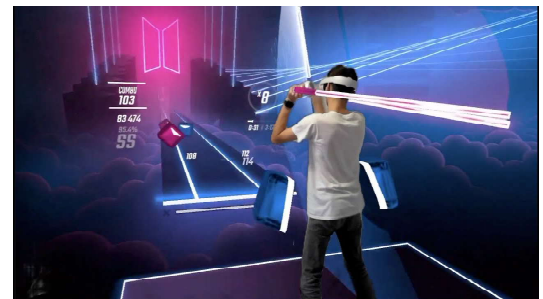

VR SNOWBOARDING

Attempt jumps, spins and flips while racing down a mountain. challenge yourself and friends to beat your time and speed.

All VR games include an LCD projector and large screen or Plasma T.V. to get the whole crowd involved.

VR GIANT PROJECTION GAMING

Any gaming system can be set up, viewed and played with any quantity or players. Wii bowling alley is shown above.

VR SHOOTING LASER SHOT

A simulation game that lets you hunt, shoot, trap or target your prey. Complete with screen, projector, gun and rifle and over 18 games to choose from. Used and tested by law enforcement.

PROFESSIONAL GOLF SIMULATOR

Foorrrree! Imagine being on the back nine of Augusta National, swing the club and tee off from our virtual golf course or driving range

VR OCULUS GAMING

Any gaming system can be set up, viewed and played with any quantity or players. Wii bowling alley is shown above.