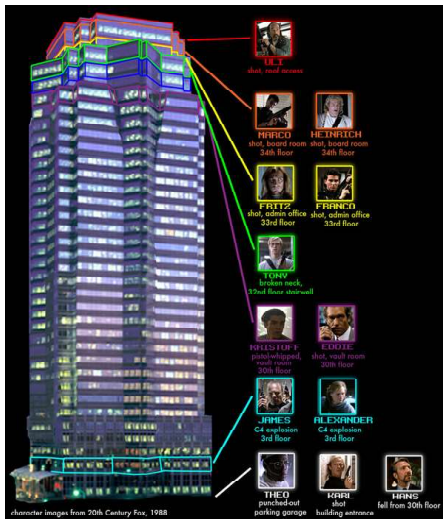

MORE MOBILE "ESCAPE ROOMS" AND THEMES

ESCAPE NAKATOMIA PLAZA... A DIE HARD EXPERIENCE

Experience 1: Bad Guy Hans Gruber... You are one of 12 guys with Hans Gruber. Your mission is to get in the elevator from the rooftop, manage to break into the vault, grab the money and escape out the front door in the lobby before time runs out. You have 20 minutes before John McClane gets you. Yippee Ki Ya!!!

Great for adults

Experience 2: Good Guy John McClane... You one of 12 guys with John McClane. Your mission is coming soon.

You have 20 minutes before Hans Gruber gets you. Yippee Ki Ya!!!

Great for adults