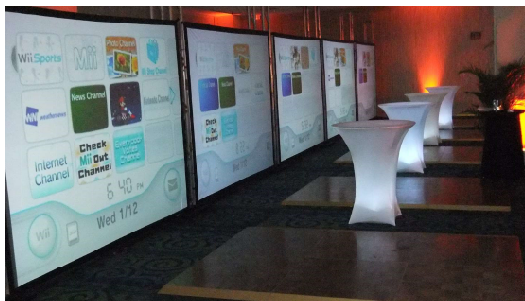

VR GIANT PROJECTION GAMING

Any gaming system can be set up, viewed and played with any quantity or players. Wii bowling alley is shown above.