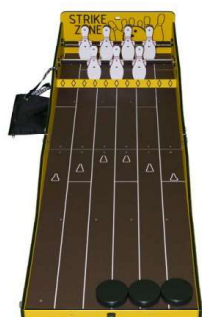

QUARTERBACK TOSS

ZAP THE ZOMBIES

KICK & SCORE SOCCER

TRICK AND TREAT

DOUBLE ROLLER BOWLER

SKEE-PUTT

MAZE RUNNER

MAP MANIA

STRIKE ZONE

BOTTLES UP

SLINGSHOT

FLAP ATTACK

**LIKE US ON FACEBOOK @ULTIMATEAMUSEMENTS
FOLLOW US ON TWITTER @ULTIMATEAMUSE**

CONCESSIONS AND FOOD ITEMS

POPCORN MACHINE AND CART

HOT DOG COOKER